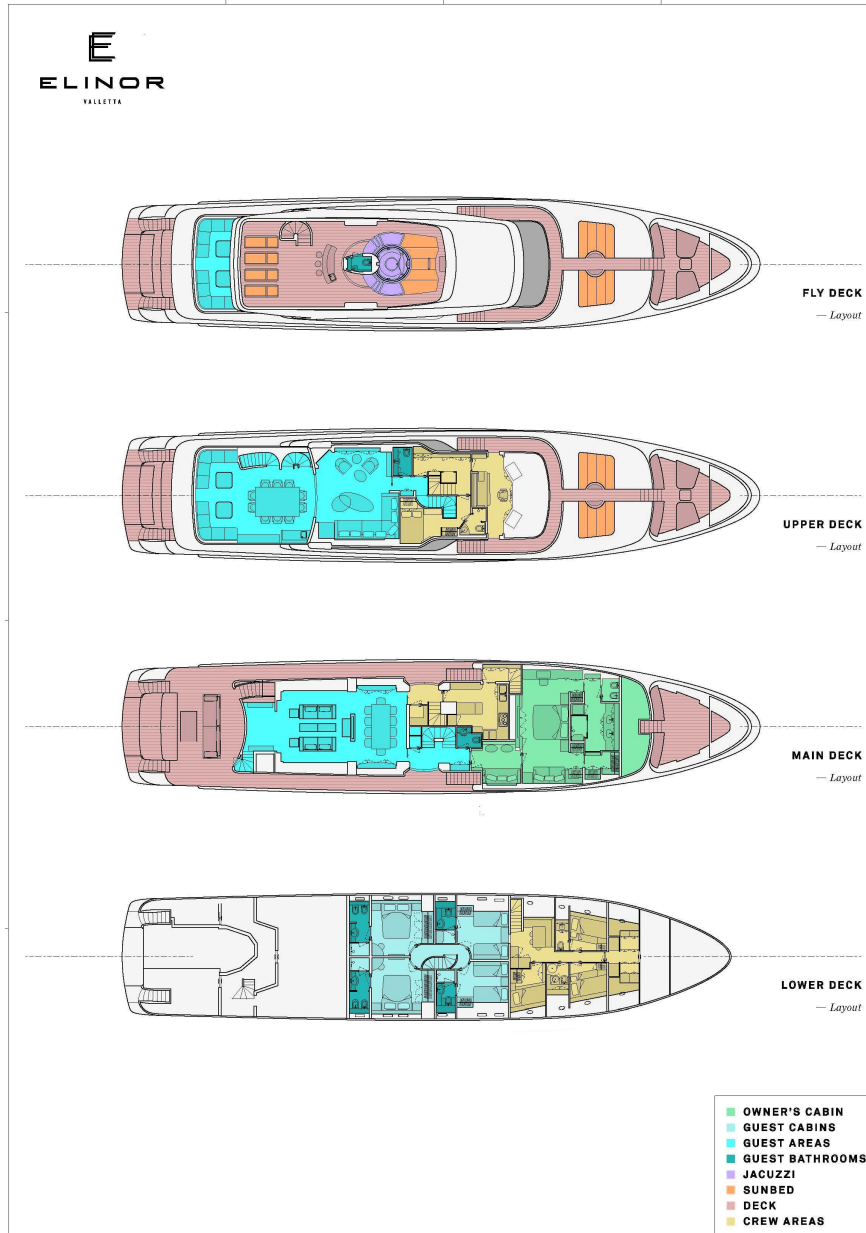

SANLORENZO

ELINOR

KK
SUPERYACHTS

EELINOR

E
ELINOR
VALLETTA

SAN LORENZO

MAIN CHARACTERISTICS

LENGTH:	37.44m / 123ft
BEAM:	7.96m / 26ft
DRAFT:	2.25m / 7ft
HULL:	GRP
GROSS TONNAGE:	308 GT
MAX SPEED:	17 knots
CRUISING SPEED:	14 knots
BUILDER:	Sanlorenzo
EXTERIOR DESIGNER:	Francesco Paszkowski
INTERIOR DESIGNER:	Spazio Sallemi
YEAR:	2009 / 2019
FLAG:	Malta
TOTAL CREW:	7
CREW CABINS:	3

ASKING PRICE

€6,450,000 VAT Paid

GUEST ACCOMMODATION

GUESTS:	10 / 12
NUMBER OF CABINS:	4
CONFIGURATION:	1 Owner, 2 VIP, 2 Twin, 2 Pullman

Vesa Kaukonen
Partner
Tel: +377 97 70 41 22
Mob: +33 6 43 91 54 14
vesa@kk-superyachts.com
kk-superyachts.com