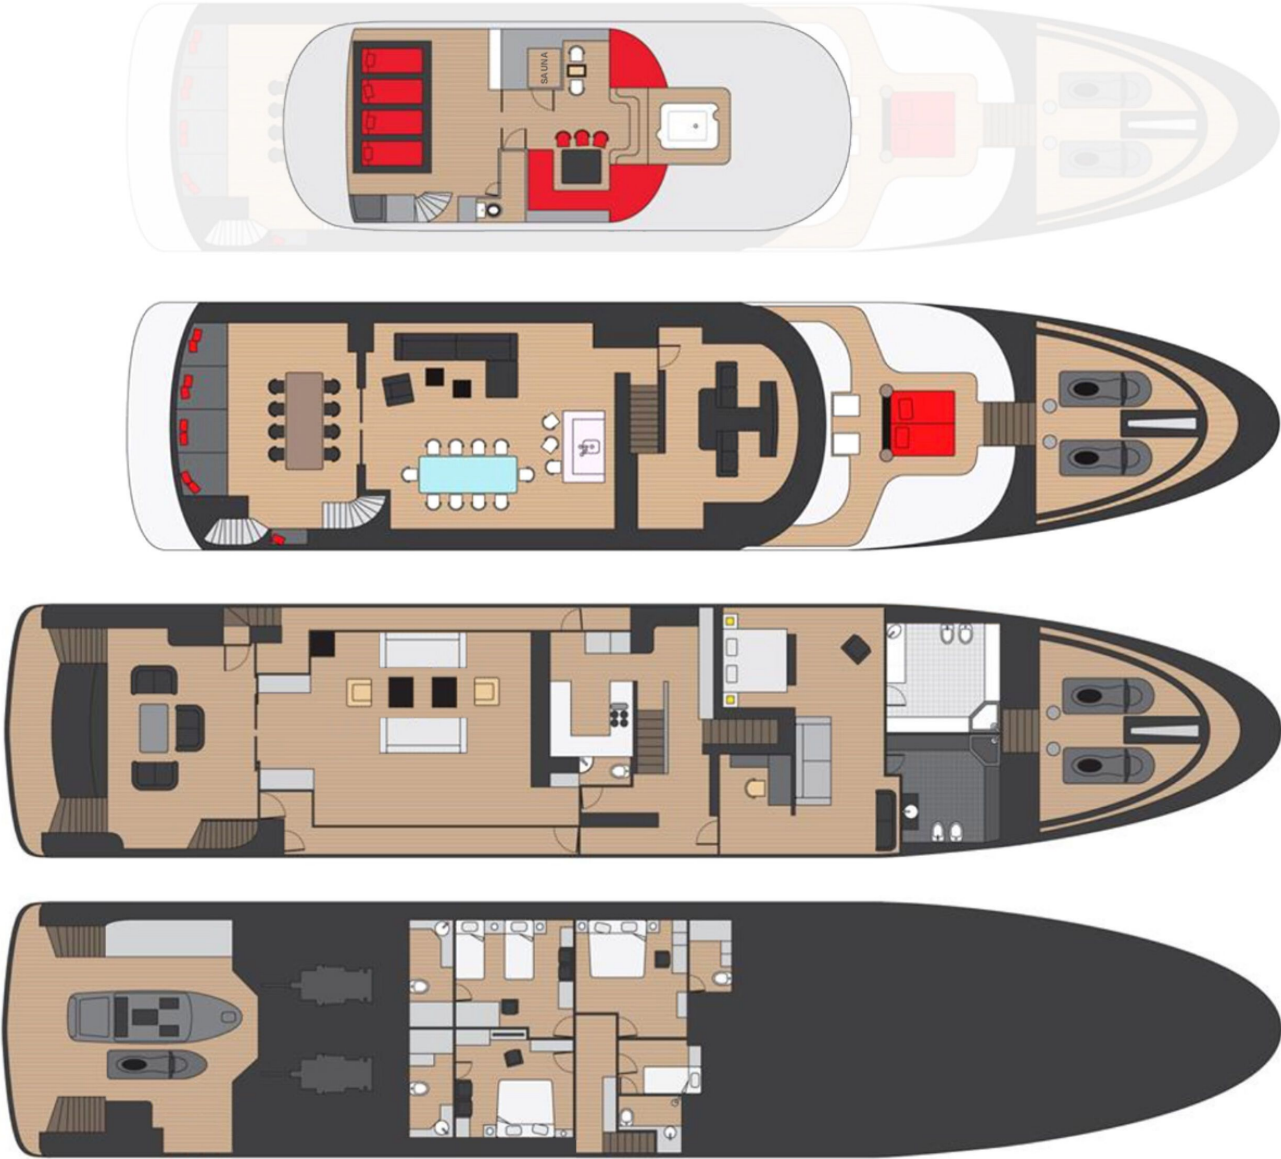

CONCEPT MARINE

GRAYZONE

KK
SUPERYACHTS

2017

KK
SUPERYACHTS

GRAYZONE

MAIN CHARACTERISTICS

LENGTH:	42.60m / 140ft
DRAFT:	2.97m / 10ft
GROSS TONNAGE:	384 GT
MAX SPEED:	12 knots
CRUISING SPEED:	14 knots
BUILDER:	Concept Marine
EXTERIOR DESIGNER:	Concept Marine
INTERIOR DESIGNER:	Concept Marine
YEAR:	2012 / 2013
FLAG:	Luxembourg
TOTAL CREW:	6
CREW CABINS:	3

GUEST ACCOMMODATION

GUESTS:	10
NUMBER OF CABINS:	5
CONFIGURATION:	1 Master, 1 VIP, 1 Double, 1 Twin, 1 Single, 1 Pullman

CHARTER RATES

Summer

LOW RATE

from **€105,000** p/w + expenses

HIGH RATE

from **€125,000** p/w + expenses