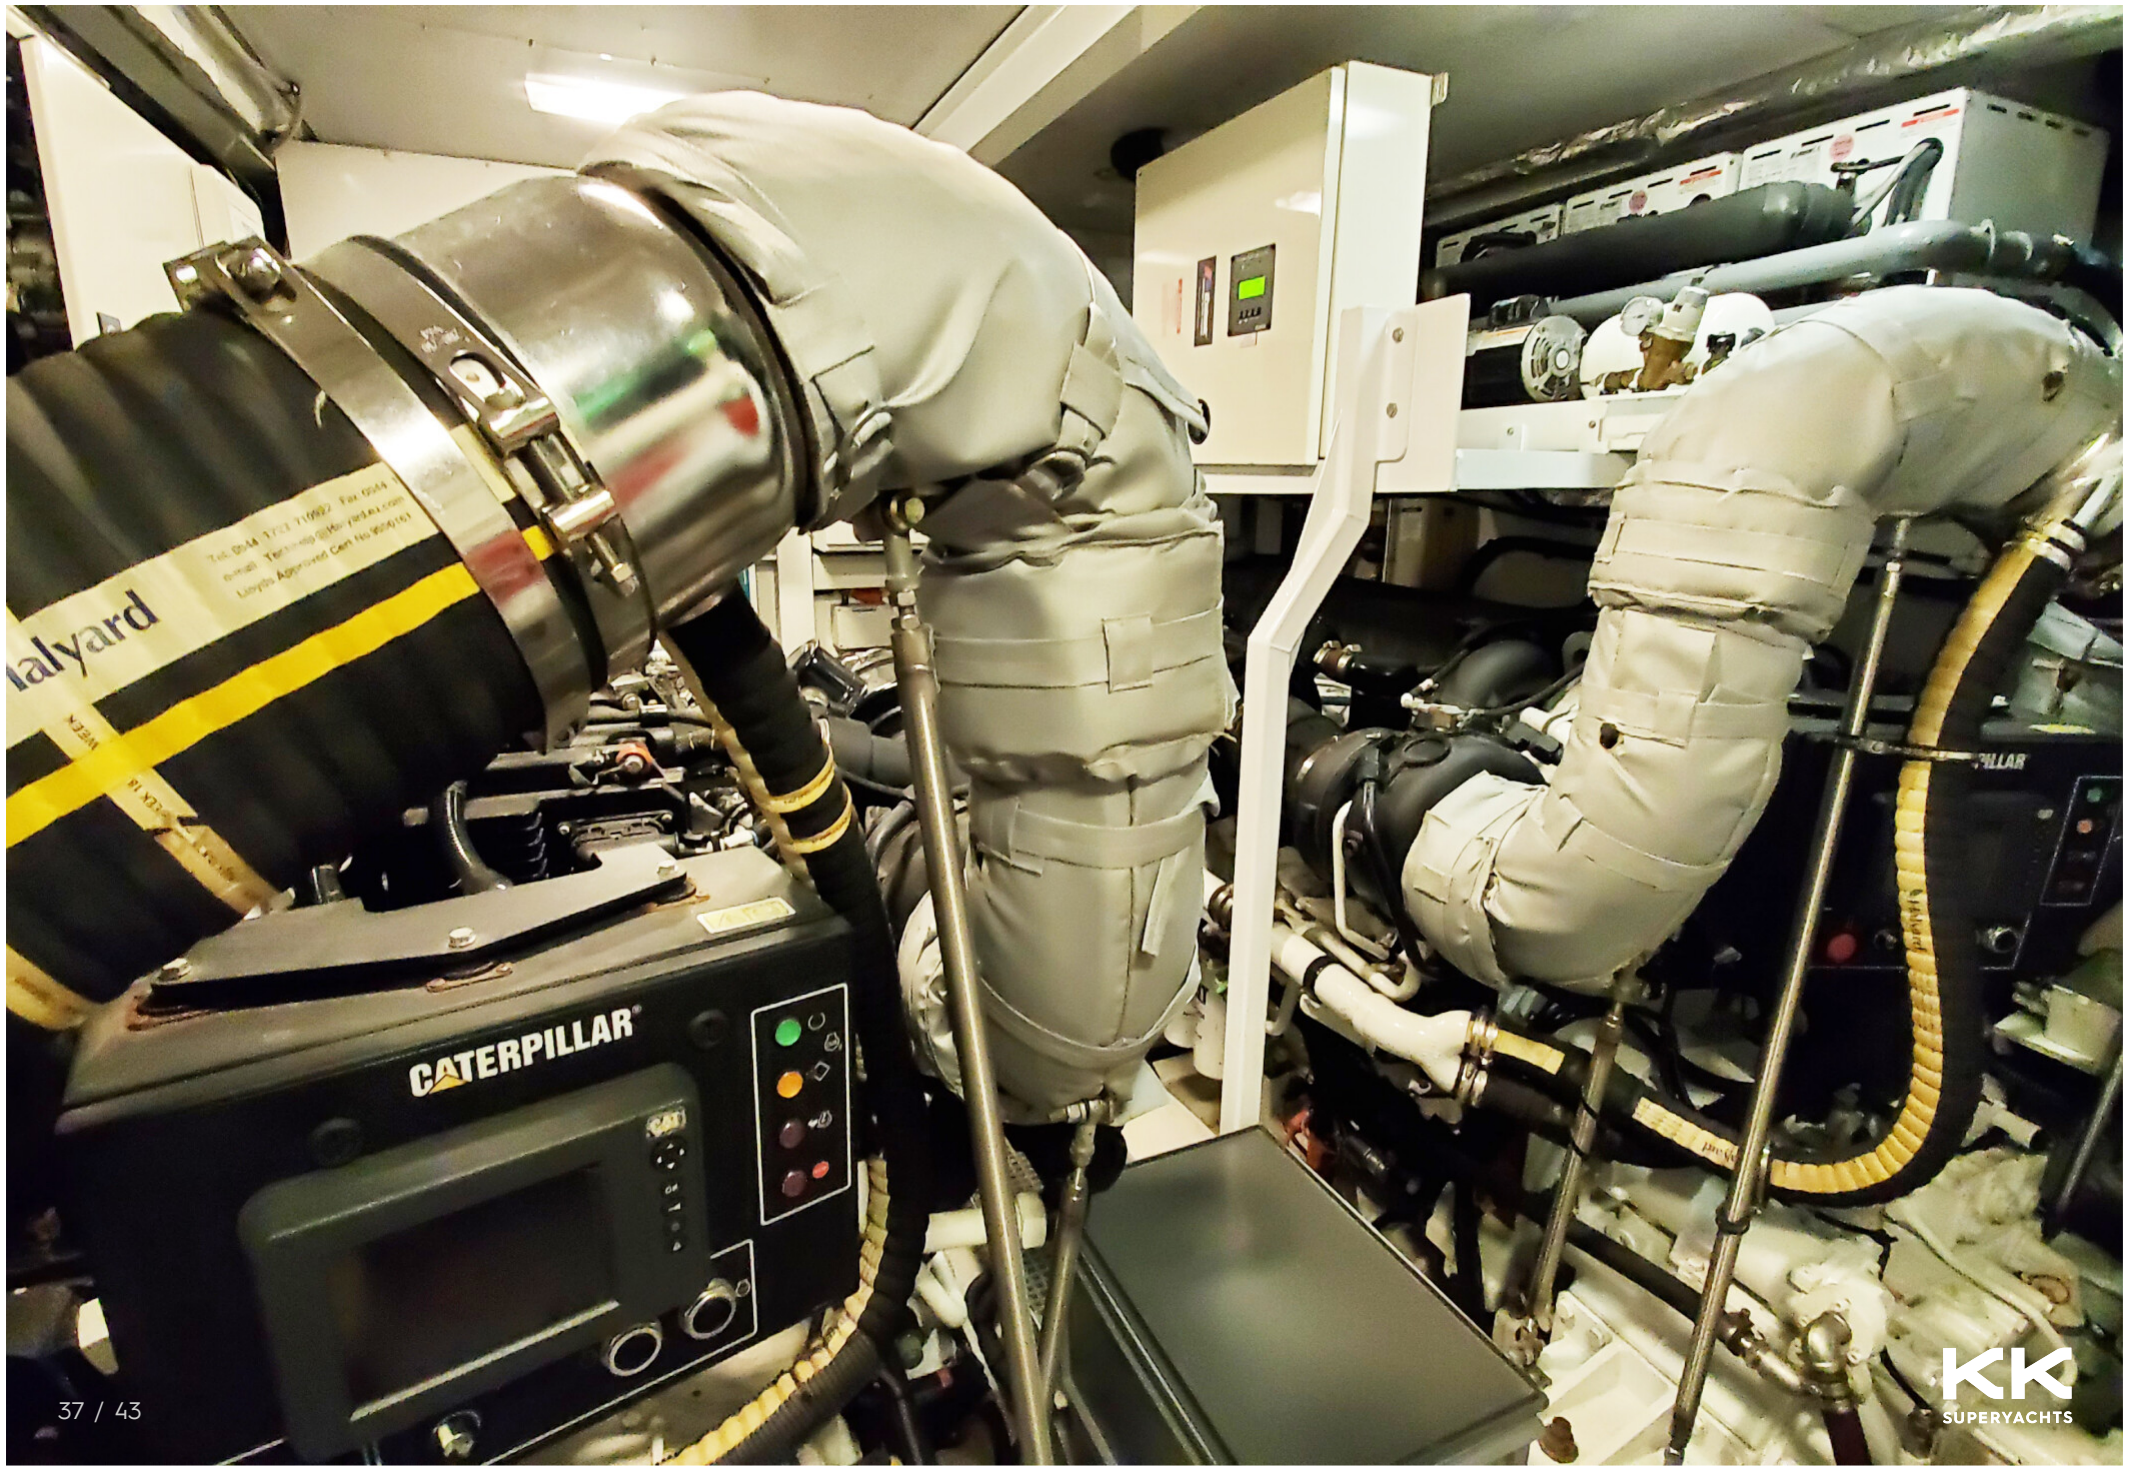

PRINCESS YACHTS INTERNATIONAL

AQUA CHAMELEON

KK
SUPERYACHTS

6 / 43

10/43

The DGM 3702 110002 For DGM
Renal Technology (M) 79341.com
Laysan Approved Call Us 808151

Allyard

CATERPILLAR

KK
SUPERYACHTS

AQUA CHAMELEON

AQUA CHAMELEON

MAIN CHARACTERISTICS

| | |
|--------------------|-------------------------------|
| LENGTH: | 25.48m / 84ft |
| BEAM: | 5.69m / 19ft |
| DRAFT: | 3.26m / 11ft |
| HULL: | GRP |
| MAX SPEED: | 33 knots |
| CRUISING SPEED: | 15 knots |
| BUILDER: | Princess Yachts International |
| EXTERIOR DESIGNER: | Princess Yachts |
| INTERIOR DESIGNER: | Princess Yachts |
| YEAR: | 2013 |
| FLAG: | Malta |
| TOTAL CREW: | 2 |
| CREW CABINS: | 1 |