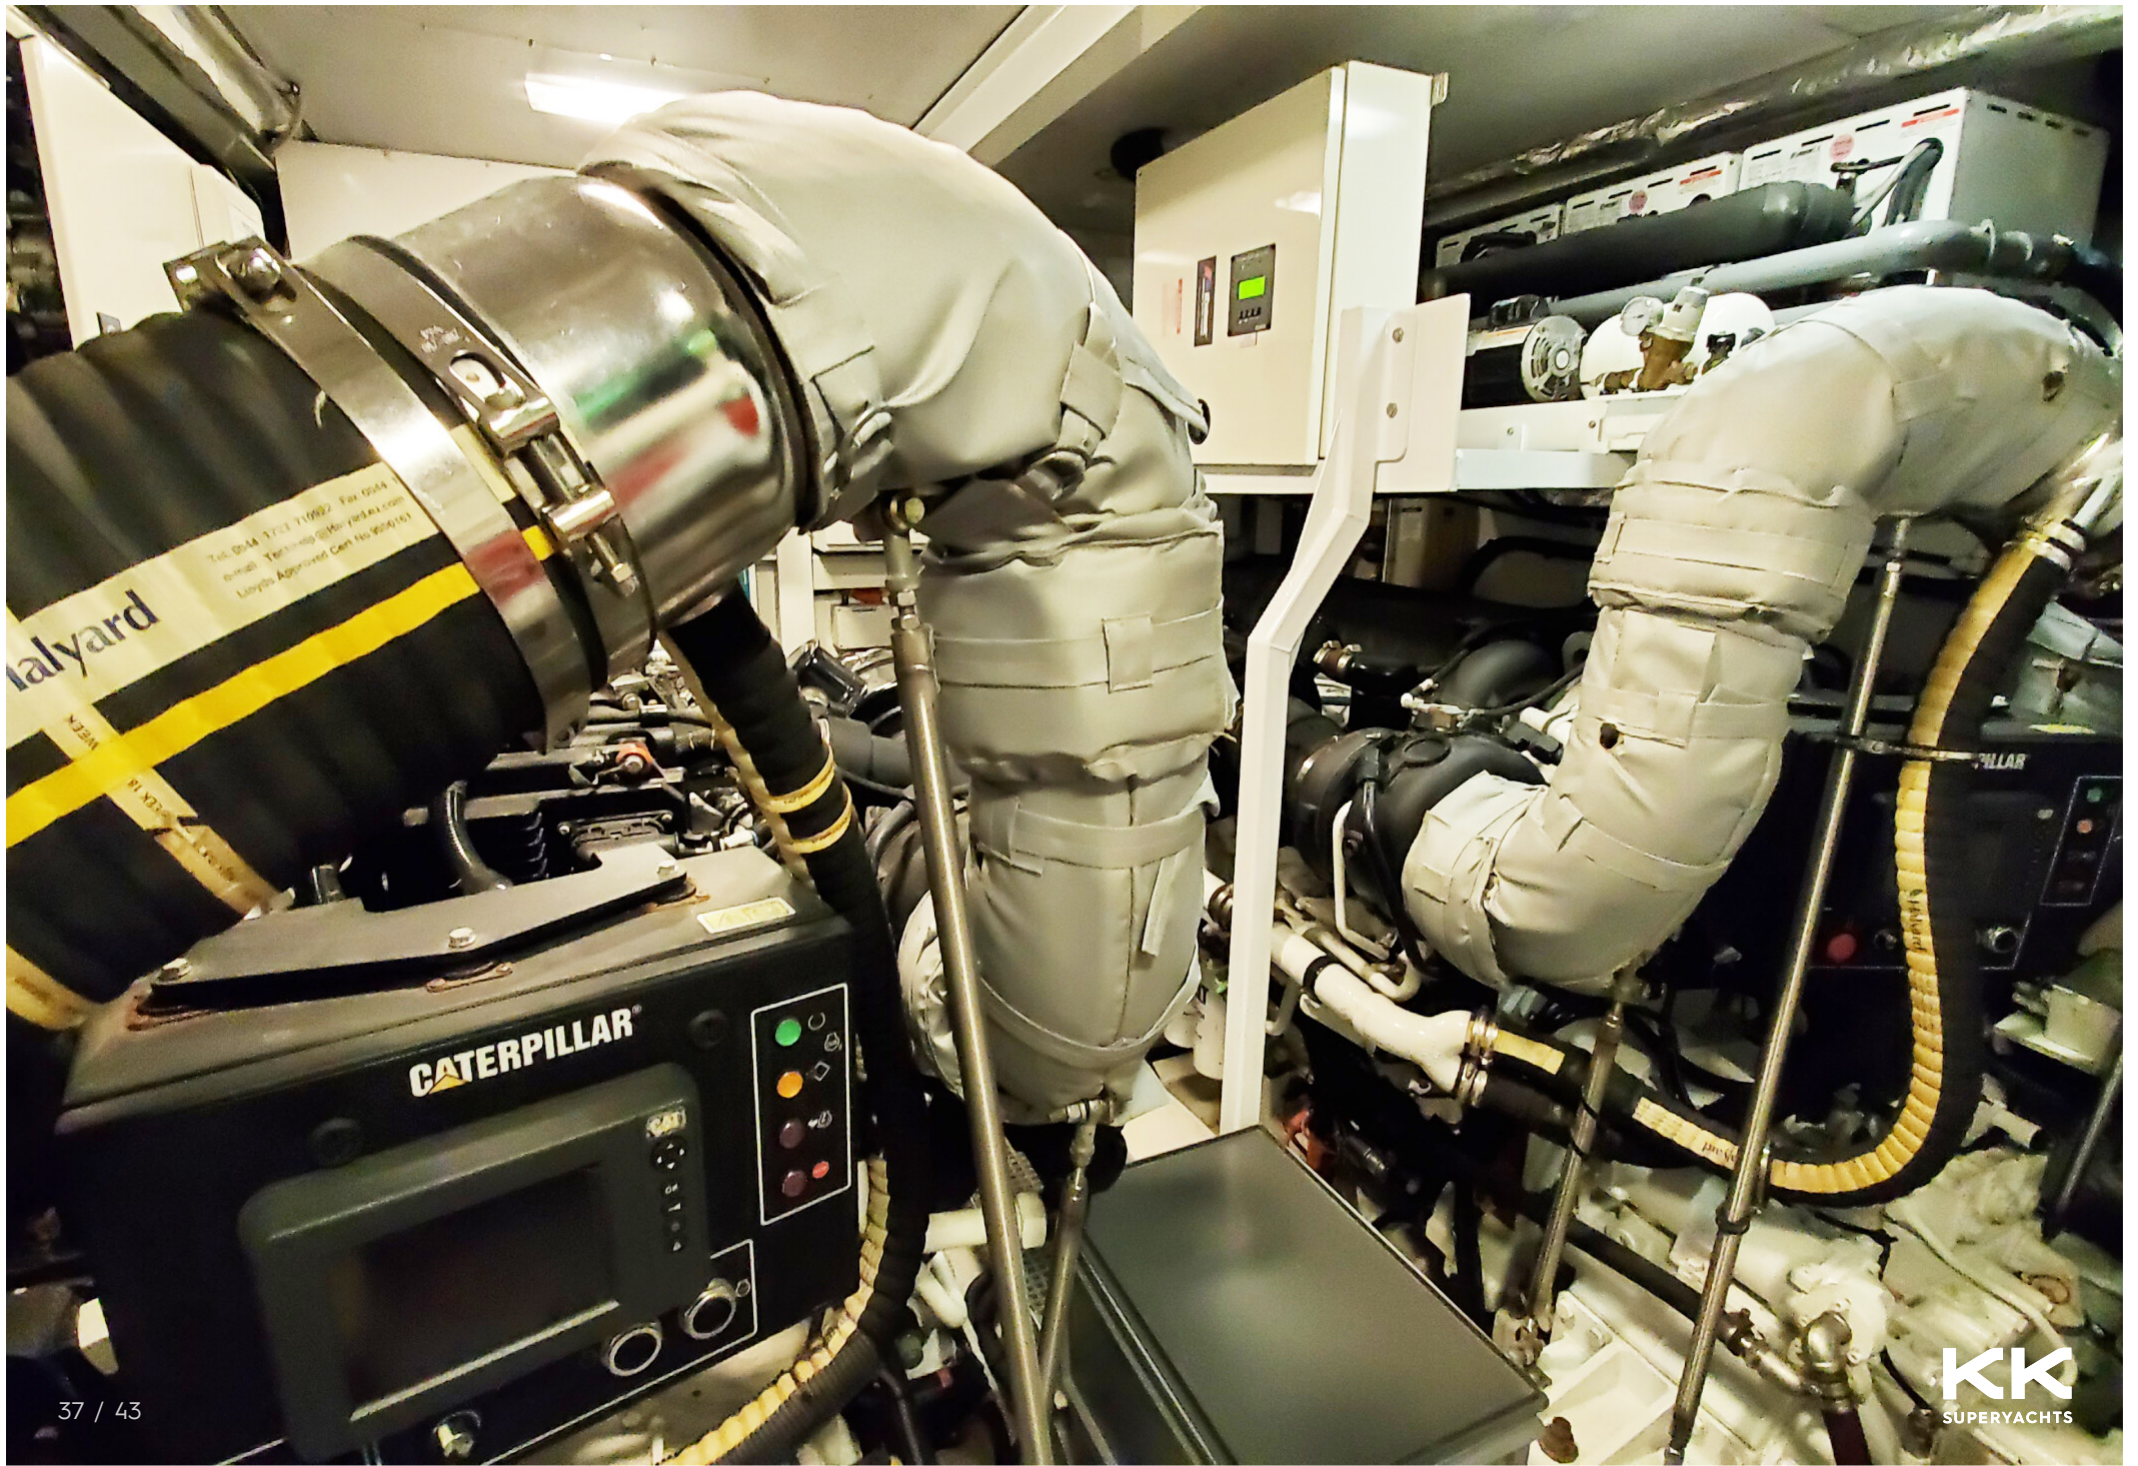

The OMA 3702 110002 For OMA
Renal Technology (M) 79341.com
Laysan Approved Call Us 808151

Allyard

CATERPILLAR

KK
SUPERYACHTS