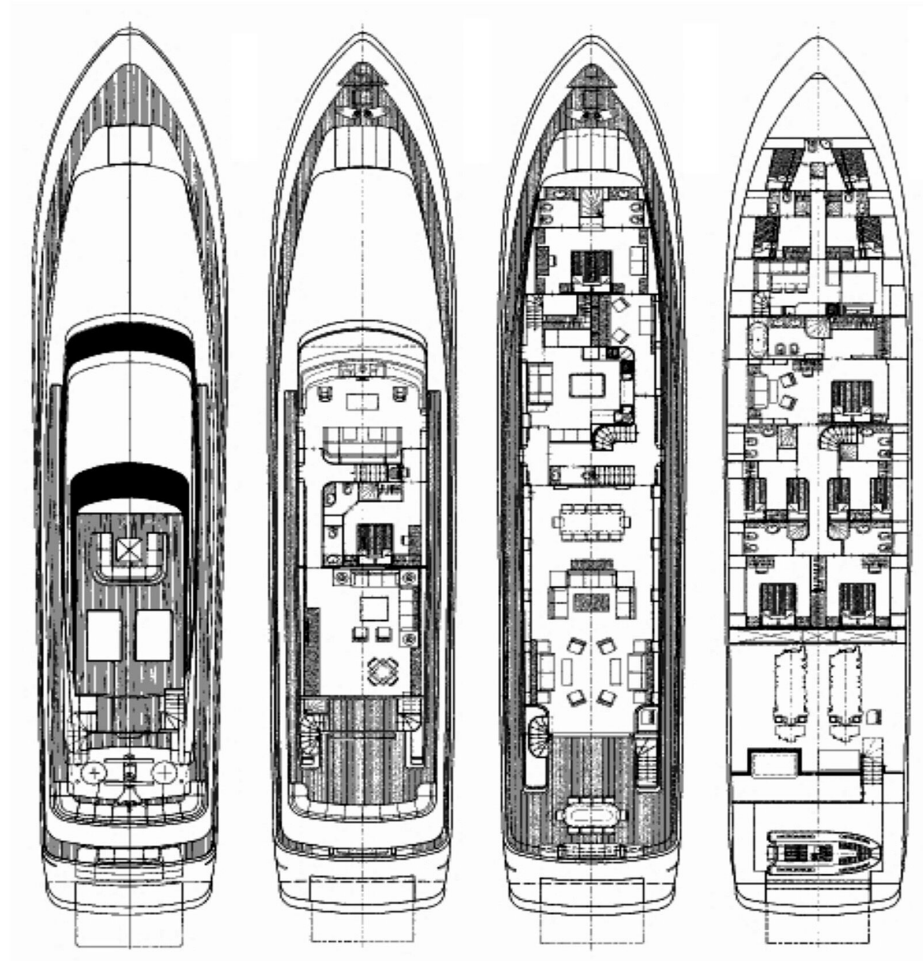

CANTIERI DI PISA

ELEMENT

KK
SUPERYACHTS

element

KK
SUPERYACHTS

7 / 14

ELEMENT, 138' (42.09m) Cantieri di Pisa Motoryacht, 2002

MAIN CHARACTERISTICS

LENGTH:	42.7m / 140ft
DRAFT:	2.1m / 7ft
GROSS TONNAGE:	363 GT
CRUISING SPEED:	20 knots
BUILDER:	Cantieri Di Pisa
EXTERIOR DESIGNER:	Cantieri Di Pisa
INTERIOR DESIGNER:	Pisa
INTERIOR DESIGNER:	Frédéric Mechiche
YEAR:	2002 / 2017
FLAG:	Cayman Islands
CREW CABINS:	5